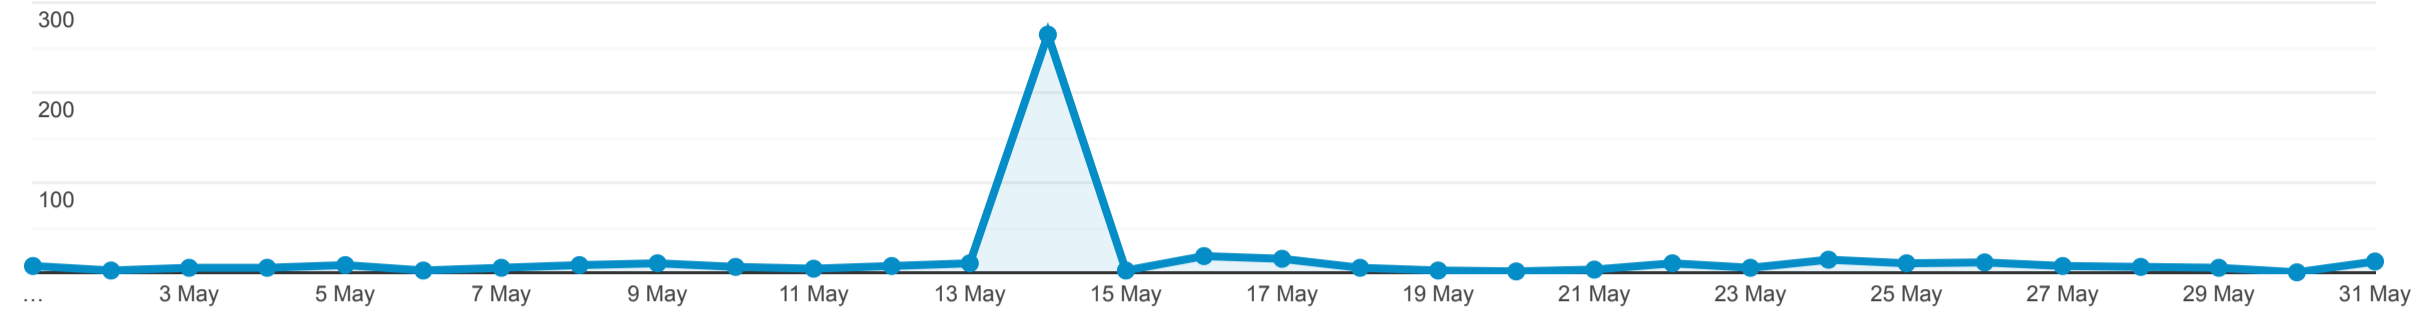

### Pages

1 May 2023 - 31 May 2023

All Users  
100.00% Page Views

#### Page Views

This data was filtered with the following filter expression: /News

Page	Page Views ↓	Unique Page Views	Avg. Time on Page	Entrances	Bounce Rate	% Exit	Page Value
	<b>469</b> % of Total: 15.31% (3,064)	<b>445</b> % of Total: 15.93% (2,794)	<b>00:01:15</b> Avg for View: 00:01:31 (-17.02%)	<b>246</b> % of Total: 15.65% (1,572)	<b>60.16%</b> Avg for View: 63.10% (-4.66%)	<b>53.30%</b> Avg for View: 51.31% (3.90%)	<b>£0.00</b> % of Total: 0.00% (£0.00)
1. /news/	<b>31</b> (6.61%)	<b>26</b> (5.84%)	00:00:57	<b>8</b> (3.25%)	87.50%	35.48%	£0.00 (0.00%)
2. /news/kirkburton-beer-festival/	<b>25</b> (5.33%)	<b>19</b> (4.27%)	00:03:09	<b>19</b> (7.72%)	68.42%	68.00%	£0.00 (0.00%)
3. /news/bronze-membership-for-community-groups-and-charities-is-free/	<b>13</b> (2.77%)	<b>13</b> (2.92%)	00:00:00	<b>13</b> (5.28%)	100.00%	100.00%	£0.00 (0.00%)
4. /news/upper-dearne-woods/	<b>12</b> (2.56%)	<b>12</b> (2.70%)	00:00:00	<b>12</b> (4.88%)	91.67%	100.00%	£0.00 (0.00%)
5. /news/steel-near-me/	<b>10</b> (2.13%)	<b>10</b> (2.25%)	00:00:00	<b>10</b> (4.07%)	100.00%	100.00%	£0.00 (0.00%)
6. /news/office-space-available-westleigh-house-hub-denby-dale/	<b>9</b> (1.92%)	<b>7</b> (1.57%)	00:00:30	<b>6</b> (2.44%)	66.67%	77.78%	£0.00 (0.00%)
7. /news/residential-flats-available-to-let/	<b>9</b> (1.92%)	<b>6</b> (1.35%)	00:00:27	<b>6</b> (2.44%)	66.67%	55.56%	£0.00 (0.00%)
8. /news/welcome-to-auto-solutions-auto-locksmiths/	<b>7</b> (1.49%)	<b>5</b> (1.12%)	00:00:38	<b>5</b> (2.03%)	40.00%	42.86%	£0.00 (0.00%)
9. /news/springfield-mills-denby-dale/	<b>6</b> (1.28%)	<b>5</b> (1.12%)	00:05:33	<b>4</b> (1.63%)	75.00%	83.33%	£0.00 (0.00%)
10. /news/birdsedge-first-school-my-journey-as-headteacher-since-september-2020/	<b>5</b> (1.07%)	<b>5</b> (1.12%)	00:00:00	<b>5</b> (2.03%)	100.00%	100.00%	£0.00 (0.00%)