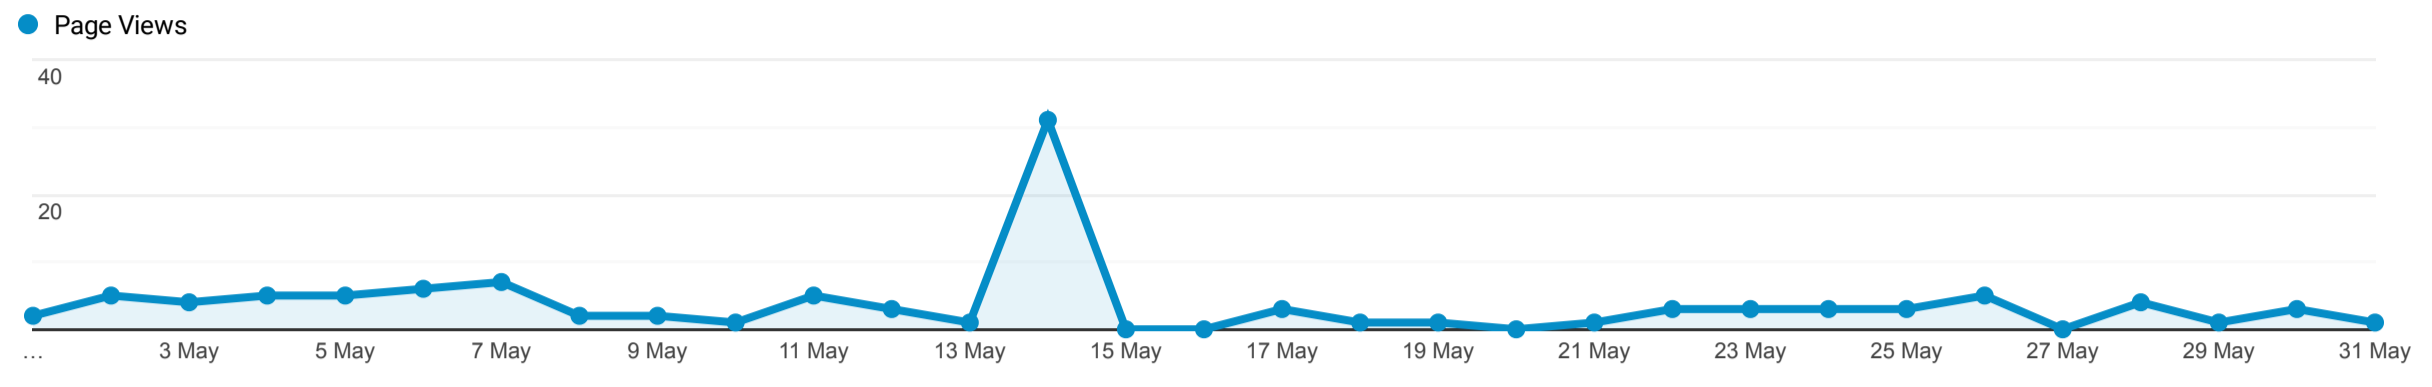

Pages

1 May 2023 - 31 May 2023

All Users
100.00% Page Views

Explorer

This data was filtered with the following filter expression: /areas

| Page | Page Views | Unique Page Views | Avg. Time on Page | Entrances | Bounce Rate | % Exit | Page Value |
|------------------------------|---|--|--|--|--|--|---|
| | 111 % of Total: 3.62% (3,064) | 99 % of Total: 3.54% (2,794) | 00:02:03 Avg for View: 00:01:31 (35.30%) | 76 % of Total: 4.83% (1,572) | 71.05% Avg for View: 63.10% (12.60%) | 63.96% Avg for View: 51.31% (24.67%) | £0.00 % of Total: 0.00% (£0.00) |
| 1. /areas/upper-denby/ | 20 (18.02%) | 18 (18.18%) | 00:01:34 | 18 (23.68%) | 61.11% | 70.00% | £0.00 (0.00%) |
| 2. /areas/kirkburton/ | 11 (9.91%) | 11 (11.11%) | 00:00:00 | 11 (14.47%) | 100.00% | 100.00% | £0.00 (0.00%) |
| 3. /areas/shelley/ | 11 (9.91%) | 8 (8.08%) | 00:02:21 | 8 (10.53%) | 50.00% | 45.45% | £0.00 (0.00%) |
| 4. /areas/lower-cumberworth/ | 10 (9.01%) | 8 (8.08%) | 00:01:38 | 8 (10.53%) | 75.00% | 70.00% | £0.00 (0.00%) |
| 5. /areas/upper-cumberworth/ | 10 (9.01%) | 6 (6.06%) | 00:06:44 | 6 (7.89%) | 66.67% | 50.00% | £0.00 (0.00%) |
| 6. /areas/clayton-west/ | 7 (6.31%) | 7 (7.07%) | 00:00:00 | 7 (9.21%) | 100.00% | 100.00% | £0.00 (0.00%) |
| 7. /areas/emley/ | 3 (2.70%) | 3 (3.03%) | 00:00:37 | 2 (2.63%) | 100.00% | 66.67% | £0.00 (0.00%) |
| 8. /areas/denby-dale/ | 2 (1.80%) | 2 (2.02%) | 00:00:30 | 0 (0.00%) | 0.00% | 50.00% | £0.00 (0.00%) |
| 9. /areas/fenay-bridge/ | 2 (1.80%) | 2 (2.02%) | 00:00:00 | 2 (2.63%) | 100.00% | 100.00% | £0.00 (0.00%) |
| 10. /areas/lepton/ | 2 (1.80%) | 1 (1.01%) | 00:00:26 | 1 (1.32%) | 0.00% | 50.00% | £0.00 (0.00%) |