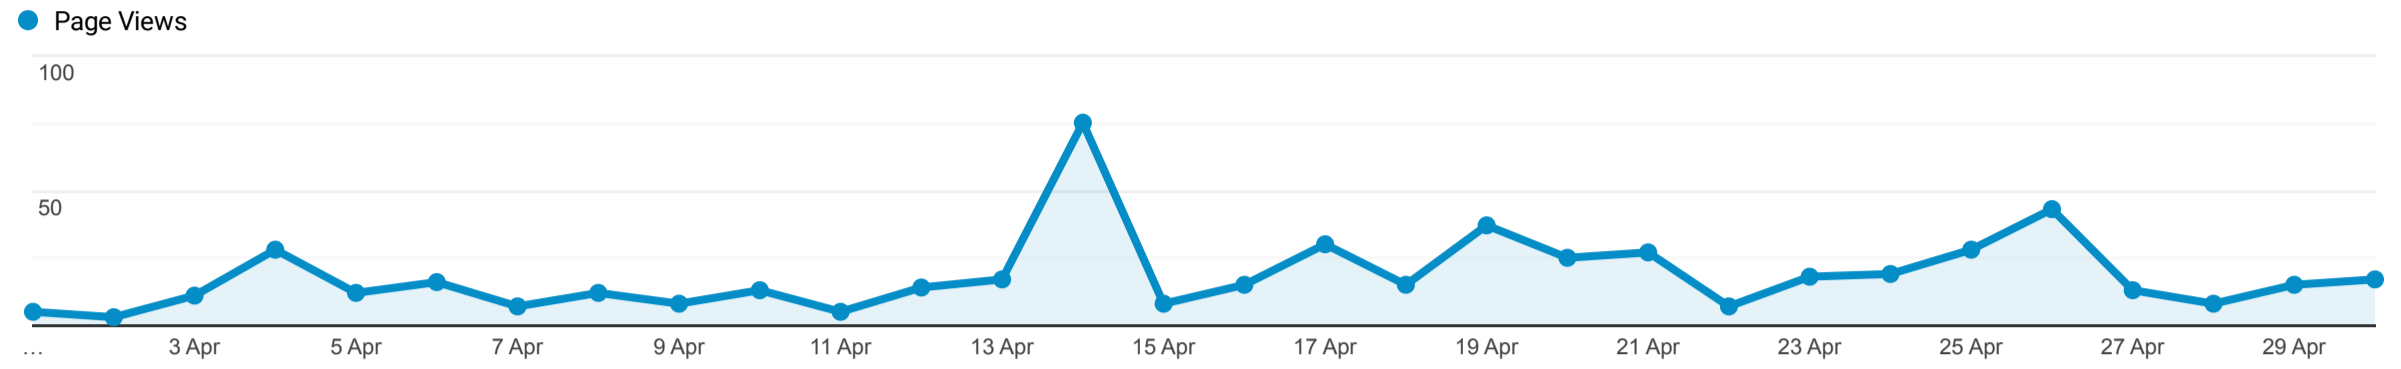

#### Explorer

This data was filtered with the following filter expression: **/directory**

Page	Page Views ↓	Unique Page Views	Avg. Time on Page	Entrances	Bounce Rate	% Exit	Page Value
	<b>551</b> % of Total: 11.55% (4,772)	<b>501</b> % of Total: 11.30% (4,435)	<b>00:01:48</b> Avg for View: 00:01:21 (33.88%)	<b>278</b> % of Total: 13.60% (2,044)	<b>65.11%</b> Avg for View: 43.44% (49.87%)	<b>55.90%</b> Avg for View: 42.83% (30.50%)	<b>£0.00</b> % of Total: 0.00% (£0.00)
1. <a href="#">/directory/</a>	<b>150</b> (27.22%)	<b>125</b> (24.95%)	<b>00:00:48</b>	<b>48</b> (17.27%)	<b>31.25%</b>	<b>38.00%</b>	<b>£0.00</b> (0.00%)
2. <a href="#">/directory/scissett-home-and-diy-store/</a>	<b>42</b> (7.62%)	<b>41</b> (8.18%)	<b>00:00:31</b>	<b>40</b> (14.39%)	<b>82.50%</b>	<b>88.10%</b>	<b>£0.00</b> (0.00%)
3. <a href="#">/directory/proud-bookkeeping-ltd/</a>	<b>17</b> (3.09%)	<b>16</b> (3.19%)	<b>00:02:00</b>	<b>9</b> (3.24%)	<b>77.78%</b>	<b>64.71%</b>	<b>£0.00</b> (0.00%)
4. <a href="#">/directory/denby-dale-window-cleaning-services/</a>	<b>16</b> (2.90%)	<b>13</b> (2.59%)	<b>00:01:50</b>	<b>3</b> (1.08%)	<b>100.00%</b>	<b>68.75%</b>	<b>£0.00</b> (0.00%)
5. <a href="#">/directory/denby-dale-and-district-mens-shed-association/</a>	<b>13</b> (2.36%)	<b>10</b> (2.00%)	<b>00:03:35</b>	<b>8</b> (2.88%)	<b>62.50%</b>	<b>61.54%</b>	<b>£0.00</b> (0.00%)
6. <a href="#">/directory/hp-reading-tuition/</a>	<b>13</b> (2.36%)	<b>12</b> (2.40%)	<b>00:05:49</b>	<b>8</b> (2.88%)	<b>62.50%</b>	<b>61.54%</b>	<b>£0.00</b> (0.00%)
7. <a href="#">/directory/denby-dale-walkers-are-welcome/</a>	<b>10</b> (1.81%)	<b>10</b> (2.00%)	<b>00:06:50</b>	<b>8</b> (2.88%)	<b>62.50%</b>	<b>60.00%</b>	<b>£0.00</b> (0.00%)
8. <a href="#">/directory/the-watering-can-florist/</a>	<b>9</b> (1.63%)	<b>8</b> (1.60%)	<b>00:01:02</b>	<b>8</b> (2.88%)	<b>75.00%</b>	<b>66.67%</b>	<b>£0.00</b> (0.00%)
9. <a href="#">/directory/friday-friendship-cafe/</a>	<b>8</b> (1.45%)	<b>8</b> (1.60%)	<b>00:00:38</b>	<b>4</b> (1.44%)	<b>100.00%</b>	<b>75.00%</b>	<b>£0.00</b> (0.00%)
10. <a href="#">/directory/theraspace-wellbeing/</a>	<b>8</b> (1.45%)	<b>7</b> (1.40%)	<b>00:06:09</b>	<b>1</b> (0.36%)	<b>100.00%</b>	<b>25.00%</b>	<b>£0.00</b> (0.00%)