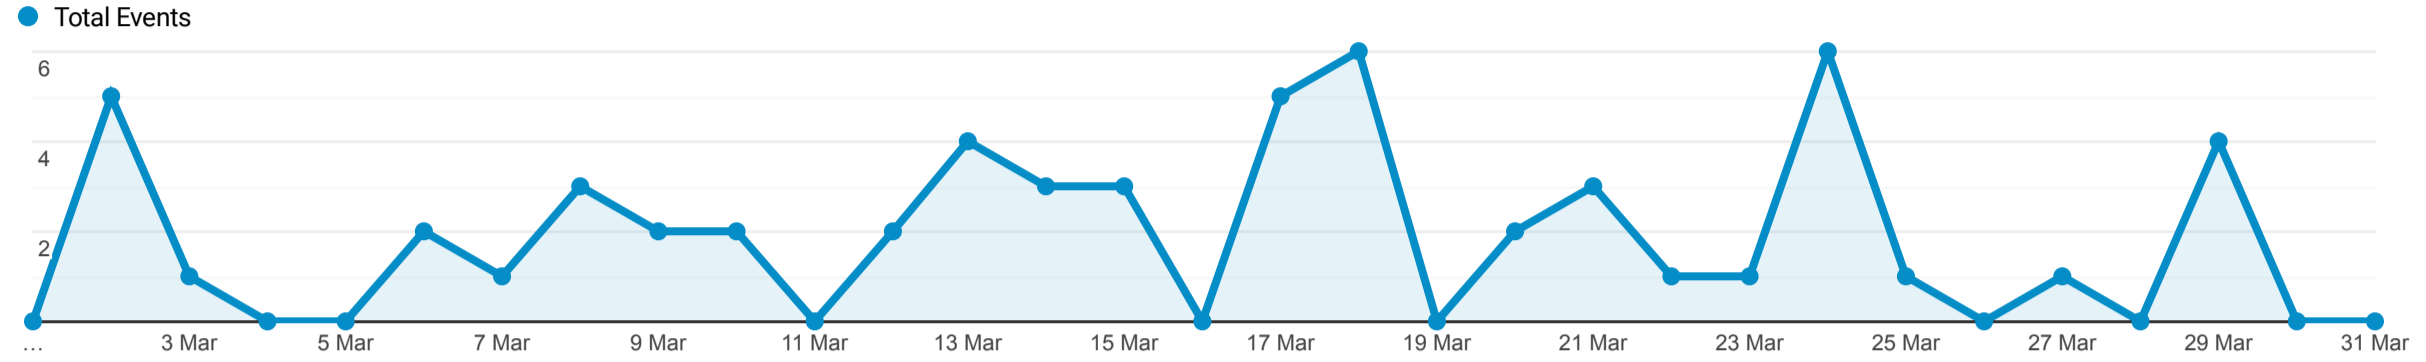

Top Events

ALL » EVENT CATEGORY: outbound-link

1 Mar 2023 - 31 Mar 2023

All Users  
65.06% Unique Events

Explorer

Event

Event Action	Total Events ↓	Unique Events	Event Value	Avg. Value
	<b>58</b> % of Total: 65.17% (89)	<b>54</b> % of Total: 65.06% (83)	<b>0</b> % of Total: 0.00% (0)	<b>0.00</b> Avg for View: 0.00 (0.00%)
1. <a href="http://www.sayerssolutions.co.uk/?utm_source=HD8network&amp;utm_medium=Directory_Listing">http://www.sayerssolutions.co.uk/?utm_source=HD8network&amp;utm_medium=Directory_Listing</a>	<b>4</b> (6.90%)	<b>2</b> (3.70%)	<b>0</b> (0.00%)	<b>0.00</b>
2. <a href="https://www.facebook.com/HD8Network">https://www.facebook.com/HD8Network</a>	<b>4</b> (6.90%)	<b>4</b> (7.41%)	<b>0</b> (0.00%)	<b>0.00</b>
3. <a href="https://www.facebook.com/denbydalemensshed">https://www.facebook.com/denbydalemensshed</a>	<b>3</b> (5.17%)	<b>2</b> (3.70%)	<b>0</b> (0.00%)	<b>0.00</b>
4. <a href="https://www.facebook.com/serenityforkirkwood/">https://www.facebook.com/serenityforkirkwood/</a>	<b>3</b> (5.17%)	<b>2</b> (3.70%)	<b>0</b> (0.00%)	<b>0.00</b>
5. <a href="https://buy.stripe.com/3csc0dbvfgzxcgaEG">https://buy.stripe.com/3csc0dbvfgzxcgaEG</a>	<b>2</b> (3.45%)	<b>2</b> (3.70%)	<b>0</b> (0.00%)	<b>0.00</b>
6. <a href="https://calendly.com/merewyn-sayers/photoshoot">https://calendly.com/merewyn-sayers/photoshoot</a>	<b>2</b> (3.45%)	<b>2</b> (3.70%)	<b>0</b> (0.00%)	<b>0.00</b>
7. <a href="https://johnsteelphotography.com/commercial/personal-branding/">https://johnsteelphotography.com/commercial/personal-branding/</a>	<b>2</b> (3.45%)	<b>2</b> (3.70%)	<b>0</b> (0.00%)	<b>0.00</b>
8. <a href="https://philpottfinancial.com/blog/the-essential-guide-to-isas/">https://philpottfinancial.com/blog/the-essential-guide-to-isas/</a>	<b>2</b> (3.45%)	<b>2</b> (3.70%)	<b>0</b> (0.00%)	<b>0.00</b>
9. <a href="https://www.instagram.com/hd8network/">https://www.instagram.com/hd8network/</a>	<b>2</b> (3.45%)	<b>2</b> (3.70%)	<b>0</b> (0.00%)	<b>0.00</b>
10. <a href="http://denbydale-walkersarewelcome.org.uk/skelmanthorpe">http://denbydale-walkersarewelcome.org.uk/skelmanthorpe</a>	<b>1</b> (1.72%)	<b>1</b> (1.85%)	<b>0</b> (0.00%)	<b>0.00</b>