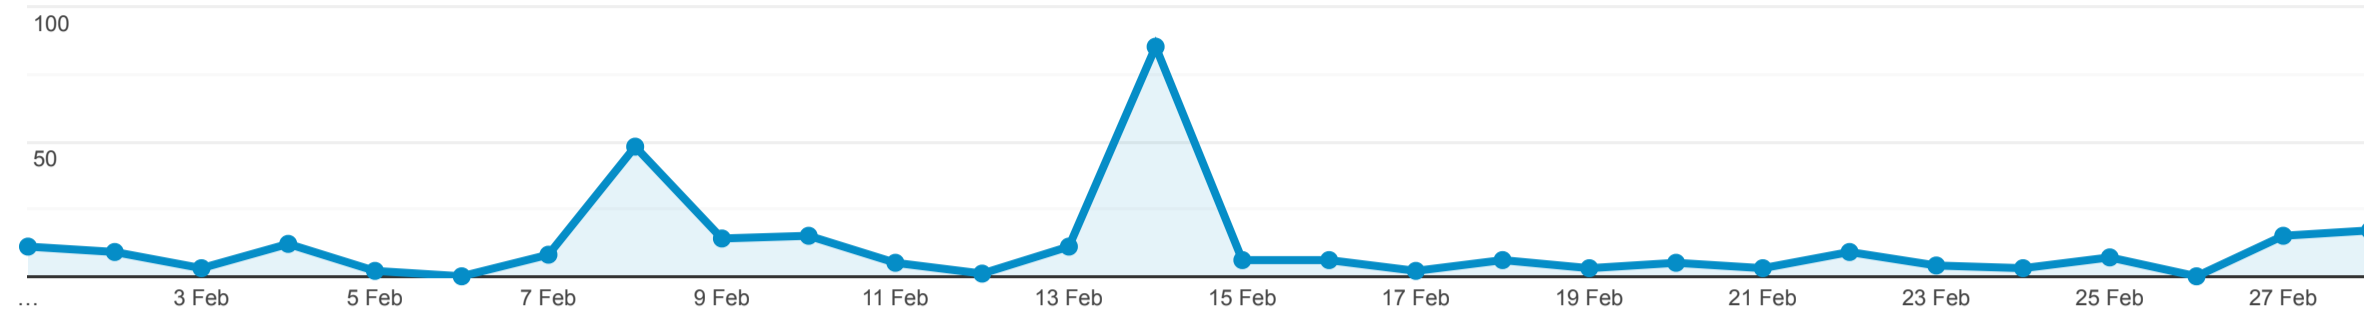

Pages

1 Feb 2023 - 28 Feb 2023

All Users
100.00% Page Views

Explorer

Page Views

This data was filtered with the following filter expression: **directory**

Page	Page Views ↓	Unique Page Views	Avg. Time on Page	Entrances	Bounce Rate	% Exit	Page Value
	310 % of Total: 7.80% (3,974)	287 % of Total: 7.66% (3,745)	00:02:16 Avg for View: 00:01:22 (65.56%)	119 % of Total: 7.58% (1,570)	54.62% Avg for View: 39.87% (36.99%)	42.26% Avg for View: 39.51% (6.96%)	£0.00 % of Total: 0.00% (£0.00)
1. /directory/	44 (14.19%)	37 (12.89%)	00:01:34	4 (3.36%)	0.00%	20.45%	£0.00 (0.00%)
2. /directory/scissett-home-and-diy-store/	22 (7.10%)	21 (7.32%)	00:00:51	17 (14.29%)	76.47%	86.36%	£0.00 (0.00%)
3. /directory/half-inch-seam/	10 (3.23%)	10 (3.48%)	00:00:00	8 (6.72%)	100.00%	100.00%	£0.00 (0.00%)
4. /directory/village-art-skelmanthorpe/	10 (3.23%)	8 (2.79%)	00:04:00	5 (4.20%)	80.00%	40.00%	£0.00 (0.00%)
5. /directory/denby-dale-window-cleaning-services/	6 (1.94%)	6 (2.09%)	00:02:38	2 (1.68%)	0.00%	33.33%	£0.00 (0.00%)
6. /directory/r-r-pet-spa/	6 (1.94%)	6 (2.09%)	00:01:55	5 (4.20%)	40.00%	50.00%	£0.00 (0.00%)
7. /directory/the-watering-can-florist/	6 (1.94%)	2 (0.70%)	00:01:52	2 (1.68%)	0.00%	33.33%	£0.00 (0.00%)
8. /directory/all-hallows-church/	5 (1.61%)	5 (1.74%)	00:00:00	5 (4.20%)	100.00%	100.00%	£0.00 (0.00%)
9. /directory/art-at-the-house/	5 (1.61%)	4 (1.39%)	00:01:27	3 (2.52%)	66.67%	60.00%	£0.00 (0.00%)
10. /directory/enterprise-print/	5 (1.61%)	5 (1.74%)	00:01:20	0 (0.00%)	0.00%	80.00%	£0.00 (0.00%)