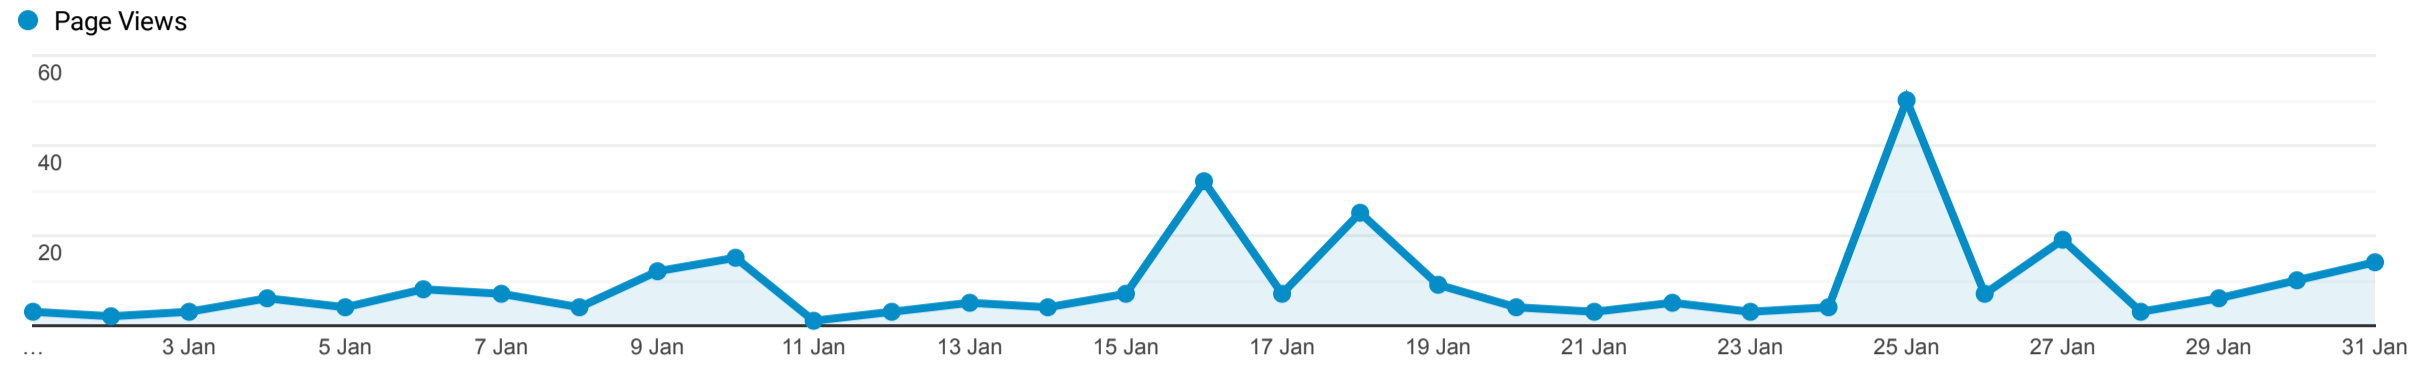

#### Explorer

This data was filtered with the following filter expression: **/directory/**

| Page   | Page Views ↓                                   | Unique Page Views                              | Avg. Time on Page  | Entrances                                   | Bounce Rate   | % Exit  | Page Value                                      |
|--|--|--|--|---|---|---|---|
|  | <b>285</b><br>% of Total:<br>17.22%<br>(1,655) | <b>248</b><br>% of Total:<br>17.85%<br>(1,389) | <b>00:01:46</b><br>Avg for View:<br>00:01:17<br>(38.71%) | <b>91</b><br>% of Total:<br>11.14%<br>(817) | <b>61.54%</b><br>Avg for View:<br>71.48%<br>(-13.91%) | <b>38.95%</b><br>Avg for View:<br>49.37%<br>(-21.10%) | <b>£0.00</b><br>% of Total:<br>0.00%<br>(£0.00) |
| 1. <a href="#">/directory/</a>   | <b>51</b><br>(17.89%)                          | <b>40</b><br>(16.13%)                          | <b>00:01:14</b>  | <b>7</b><br>(7.69%)                         | <b>71.43%</b>   | <b>27.45%</b>   | <b>£0.00</b><br>(0.00%)                         |
| 2. <a href="#">/directory/the-welcome-centre/</a>                            | <b>12</b><br>(4.21%)                           | <b>11</b><br>(4.44%)                           | <b>00:00:28</b>  | <b>4</b><br>(4.40%)                         | <b>50.00%</b>   | <b>50.00%</b>   | <b>£0.00</b><br>(0.00%)                         |
| 3. <a href="#">/directory/kc-design-house/</a>                               | <b>10</b><br>(3.51%)                           | <b>7</b><br>(2.82%)                            | <b>00:00:43</b>  | <b>3</b><br>(3.30%)                         | <b>33.33%</b>   | <b>30.00%</b>   | <b>£0.00</b><br>(0.00%)                         |
| 4. <a href="#">/directory/denby-dale-and-district-mens-shed-association/</a> | <b>8</b><br>(2.81%)                            | <b>8</b><br>(3.23%)                            | <b>00:05:47</b>  | <b>8</b><br>(8.79%)                         | <b>62.50%</b>   | <b>87.50%</b>   | <b>£0.00</b><br>(0.00%)                         |
| 5. <a href="#">/directory/huddersfield-giants-rlfc/</a>                      | <b>8</b><br>(2.81%)                            | <b>5</b><br>(2.02%)                            | <b>00:00:27</b>  | <b>1</b><br>(1.10%)                         | <b>100.00%</b>  | <b>25.00%</b>   | <b>£0.00</b><br>(0.00%)                         |
| 6. <a href="#">/directory/parish-of-cumberworth-denby-and-denby-dale/</a>    | <b>8</b><br>(2.81%)                            | <b>8</b><br>(3.23%)                            | <b>00:00:00</b>  | <b>8</b><br>(8.79%)                         | <b>87.50%</b>   | <b>100.00%</b>  | <b>£0.00</b><br>(0.00%)                         |
| 7. <a href="#">/directory/r-r-pet-spa/</a>                                   | <b>8</b><br>(2.81%)                            | <b>7</b><br>(2.82%)                            | <b>00:00:53</b>  | <b>3</b><br>(3.30%)                         | <b>33.33%</b>   | <b>25.00%</b>   | <b>£0.00</b><br>(0.00%)                         |
| 8. <a href="#">/directory/baxter-boo-gifts-and-interiors/</a>                | <b>7</b><br>(2.46%)                            | <b>7</b><br>(2.82%)                            | <b>00:00:58</b>  | <b>1</b><br>(1.10%)                         | <b>100.00%</b>  | <b>14.29%</b>   | <b>£0.00</b><br>(0.00%)                         |
| 9. <a href="#">/directory/proud-bookkeeping-ltd/</a>                         | <b>7</b><br>(2.46%)                            | <b>6</b><br>(2.42%)                            | <b>00:01:04</b>  | <b>0</b><br>(0.00%)                         | <b>0.00%</b>  | <b>42.86%</b>   | <b>£0.00</b><br>(0.00%)                         |
| 10. <a href="#">/directory/scissett-home-and-diy-store/</a>                  | <b>7</b><br>(2.46%)                            | <b>7</b><br>(2.82%)                            | <b>00:00:49</b>  | <b>0</b><br>(0.00%)                         | <b>0.00%</b>  | <b>14.29%</b>   | <b>£0.00</b><br>(0.00%)                         |