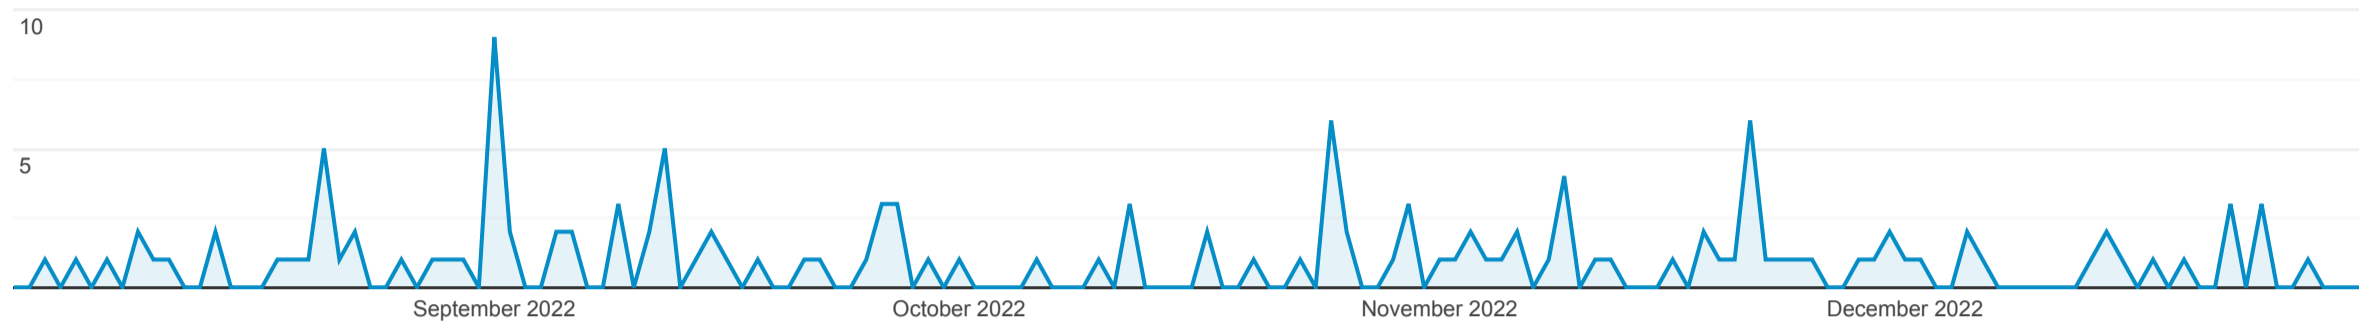

Top Events

ALL » EVENT CATEGORY: outbound-link

1 Aug 2022 - 31 Dec 2022

All Users
74.86% Unique Events

Explorer

Event

Total Events

Event Action	Total Events ↓	Unique Events	Event Value	Avg. Value
	138 % of Total: 73.40% (188)	131 % of Total: 74.86% (175)	0 % of Total: 0.00% (0)	0.00 Avg for View: 0.00 (0.00%)
1. http://theflowstudio.co.uk/?utm_source=HD8network&utm_medium=Directory_Listing	7 (5.07%)	7 (5.34%)	0 (0.00%)	0.00
2. https://www.facebook.com/HD8Network	6 (4.35%)	6 (4.58%)	0 (0.00%)	0.00
3. http://www.randrpetspa.com/?utm_source=HD8network&utm_medium=Directory_Listing	5 (3.62%)	4 (3.05%)	0 (0.00%)	0.00
4. http://www.instagram.com/randrdogspa	4 (2.90%)	4 (3.05%)	0 (0.00%)	0.00
5. https://calendly.com/sovereignfitness	4 (2.90%)	4 (3.05%)	0 (0.00%)	0.00
6. https://www.facebook.com/denbydalemensshed	4 (2.90%)	1 (0.76%)	0 (0.00%)	0.00
7. https://www.linkedin.com/company/hd8-network	4 (2.90%)	4 (3.05%)	0 (0.00%)	0.00
8. http://www.facebook.com/halfinchseam?utm_source=HD8network&utm_medium=Directory_Listing	3 (2.17%)	3 (2.29%)	0 (0.00%)	0.00
9. https://udvet.org.uk/?utm_source=HD8network&utm_medium=Directory_Listing	3 (2.17%)	3 (2.29%)	0 (0.00%)	0.00
10. https://www.denbydale-walkersarewelcome.org.uk/cumberworth-denby-high-flatts	3 (2.17%)	3 (2.29%)	0 (0.00%)	0.00

Rows 1 - 10 of 83