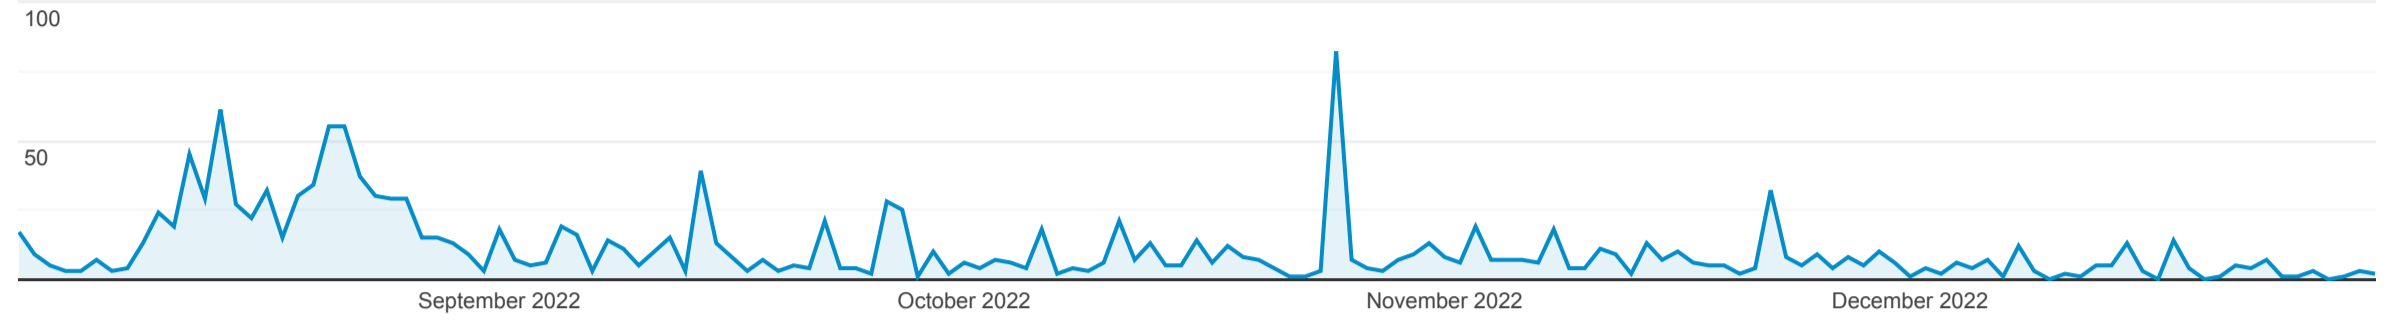

Pages

1 Aug 2022 - 31 Dec 2022

All Users
100.00% Page Views

Explorer

Page Views

This data was filtered with the following filter expression: `/directory/`

Page	Page Views ↓	Unique Page Views	Avg. Time on Page	Entrances	Bounce Rate	% Exit	Page Value
	1,657 % of Total: 12.88% (12,867)	1,482 % of Total: 12.79% (11,583)	00:01:23 Avg for View: 00:01:23 (-0.47%)	996 % of Total: 12.26% (8,125)	86.04% Avg for View: 76.16% (12.98%)	64.15% Avg for View: 63.15% (1.59%)	£0.00 % of Total: 0.00% (£0.00)
1. /directory/the-flow-studio/	460 (27.76%)	460 (31.04%)	00:02:13	456 (45.78%)	98.68%	99.35%	£0.00 (0.00%)
2. /directory/	245 (14.79%)	156 (10.53%)	00:00:46	46 (4.62%)	54.35%	27.76%	£0.00 (0.00%)
3. /directory/scissett-home-and-diy-store/	201 (12.13%)	182 (12.28%)	00:00:55	169 (16.97%)	85.80%	82.59%	£0.00 (0.00%)
4. /directory/denby-dale-and-district-mens-shed-association/	31 (1.87%)	28 (1.89%)	00:02:44	21 (2.11%)	90.48%	70.97%	£0.00 (0.00%)
5. /directory/denby-dale-walkers-are-welcome/	25 (1.51%)	24 (1.62%)	00:01:26	17 (1.71%)	100.00%	76.00%	£0.00 (0.00%)
6. /directory/the-watering-can-florist/	23 (1.39%)	23 (1.55%)	00:04:15	18 (1.81%)	77.78%	69.57%	£0.00 (0.00%)
7. /directory/half-inch-seam/	22 (1.33%)	20 (1.35%)	00:01:59	18 (1.81%)	77.78%	81.82%	£0.00 (0.00%)
8. /directory/the-welcome-centre/	22 (1.33%)	19 (1.28%)	00:00:34	9 (0.90%)	77.78%	54.55%	£0.00 (0.00%)
9. /directory/r-r-pet-spa/	21 (1.27%)	17 (1.15%)	00:02:35	5 (0.50%)	80.00%	28.57%	£0.00 (0.00%)
10. /directory/parish-of-cumberworth-denby-and-denby-dale/	17 (1.03%)	17 (1.15%)	00:00:54	12 (1.20%)	91.67%	88.24%	£0.00 (0.00%)
11. /directory/sovereign-fitness/	17 (1.03%)	15 (1.01%)	00:03:00	10 (1.00%)	60.00%	58.82%	£0.00 (0.00%)
12. /directory/gate-foot-forge/	14 (0.84%)	12 (0.81%)	00:00:46	1 (0.10%)	100.00%	21.43%	£0.00 (0.00%)
13. /directory/baxter-boo-gifts-and-interiors/	13 (0.78%)	12 (0.81%)	00:03:12	5 (0.50%)	80.00%	46.15%	£0.00 (0.00%)
14. /directory/project-sport-project-communities/	13 (0.78%)	12 (0.81%)	00:02:42	5 (0.50%)	80.00%	46.15%	£0.00 (0.00%)
15. /directory/denby-dale-cricket-club/	12 (0.72%)	7 (0.47%)	00:01:18	4 (0.40%)	25.00%	25.00%	£0.00 (0.00%)
16. /directory/denby-dale-window-cleaning-services/	12 (0.72%)	10 (0.67%)	00:03:24	6 (0.60%)	66.67%	58.33%	£0.00 (0.00%)
17. /directory/nigels-portraits/	12 (0.72%)	6 (0.40%)	00:02:50	3 (0.30%)	66.67%	33.33%	£0.00 (0.00%)
18. /directory/scissett-home-and-diy-store/parker-jos-4-800x725/	12 (0.72%)	12 (0.81%)	00:00:08	3 (0.30%)	66.67%	25.00%	£0.00 (0.00%)
19. /directory/denby-knitters/	11 (0.66%)	10 (0.67%)	00:01:56	4 (0.40%)	50.00%	18.18%	£0.00 (0.00%)
20. /directory/village-art-skelmanthorpe/	11 (0.66%)	10 (0.67%)	00:00:38	4 (0.40%)	100.00%	63.64%	£0.00 (0.00%)
21. /directory/denby-dale-centre/	10 (0.60%)	9 (0.61%)	00:00:25	5 (0.50%)	60.00%	40.00%	£0.00 (0.00%)
22. /directory/friday-friendship-cafe/	10 (0.60%)	10 (0.67%)	00:01:24	2 (0.20%)	100.00%	50.00%	£0.00 (0.00%)
23. /directory/jacque-budd-content-marketing-writer/	10 (0.60%)	8 (0.54%)	00:02:23	4 (0.40%)	50.00%	60.00%	£0.00 (0.00%)
24. /directory/just-thai-restaurant-tapas-bar/	10 (0.60%)	10 (0.67%)	00:00:53	2 (0.20%)	100.00%	40.00%	£0.00 (0.00%)
25. /directory/the-denby-dale-ward-community-leaders-network/	10 (0.60%)	9 (0.61%)	00:01:13	2 (0.20%)	50.00%	50.00%	£0.00 (0.00%)