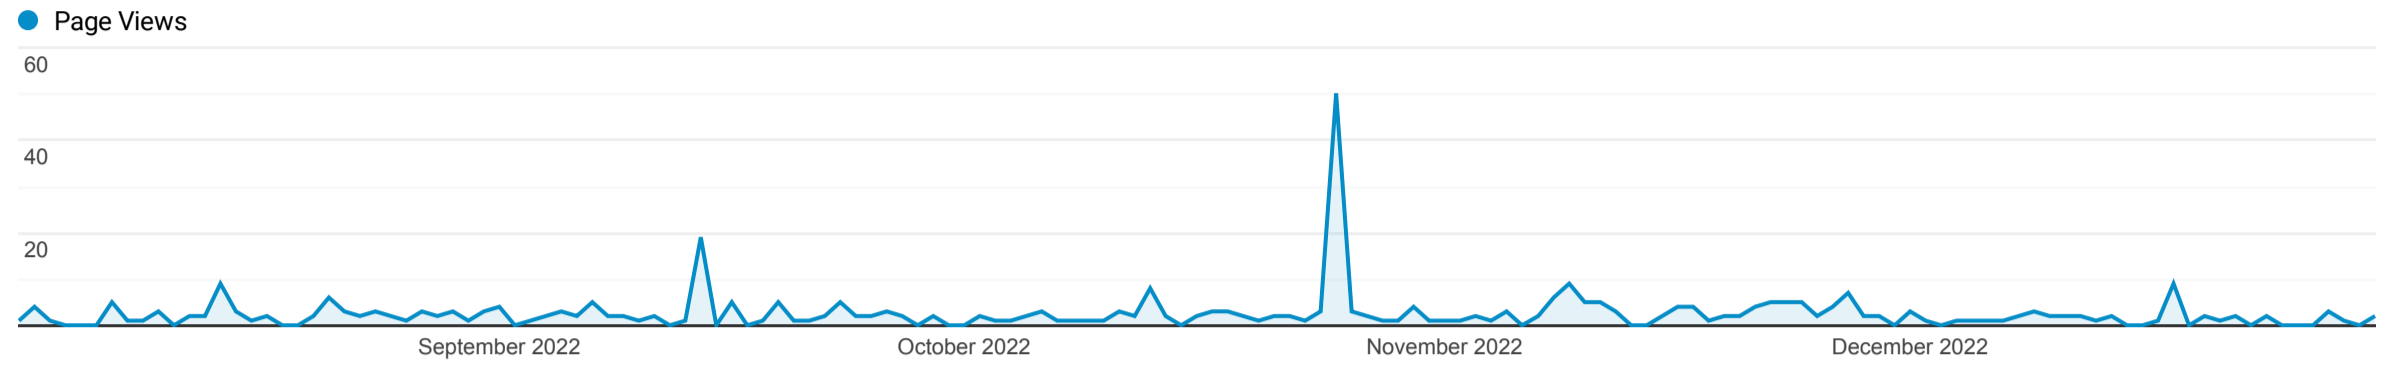

Pages

1 Aug 2022 - 31 Dec 2022

All Users
100.00% Page Views

Explorer

This data was filtered with the following filter expression: `/areas/`

Page	Page Views ↓	Unique Page Views	Avg. Time on Page	Entrances	Bounce Rate	% Exit	Page Value
	384 % of Total: 2.98% (12,867)	309 % of Total: 2.67% (11,583)	00:01:16 Avg for View: 00:01:23 (-8.19%)	236 % of Total: 2.90% (8,125)	61.86% Avg for View: 76.16% (-18.77%)	48.96% Avg for View: 63.15% (-22.47%)	£0.00 % of Total: 0.00% (£0.00)
1. /areas/shelley/	47 (12.24%)	40 (12.94%)	00:01:39	32 (13.56%)	46.88%	46.81%	£0.00 (0.00%)
2. /areas/skelmanthorpe/	47 (12.24%)	34 (11.00%)	00:00:49	29 (12.29%)	89.66%	61.70%	£0.00 (0.00%)
3. /areas/denby-dale/	43 (11.20%)	36 (11.65%)	00:00:46	28 (11.86%)	32.14%	25.58%	£0.00 (0.00%)
4. /areas/clayton-west/	40 (10.42%)	33 (10.68%)	00:02:50	31 (13.14%)	64.52%	60.00%	£0.00 (0.00%)
5. /areas/scissett/	26 (6.77%)	24 (7.77%)	00:00:53	18 (7.63%)	66.67%	53.85%	£0.00 (0.00%)
6. /areas/kirkburton/	25 (6.51%)	18 (5.83%)	00:01:53	16 (6.78%)	68.75%	56.00%	£0.00 (0.00%)
7. /areas/emley/	21 (5.47%)	19 (6.15%)	00:00:53	15 (6.36%)	80.00%	76.19%	£0.00 (0.00%)
8. /areas/fenay-bridge/	21 (5.47%)	13 (4.21%)	00:00:44	9 (3.81%)	55.56%	42.86%	£0.00 (0.00%)
9. /areas/upper-cumberworth/	19 (4.95%)	17 (5.50%)	00:03:55	14 (5.93%)	71.43%	57.89%	£0.00 (0.00%)
10. /areas/lepton/	18 (4.69%)	14 (4.53%)	00:00:27	12 (5.08%)	50.00%	44.44%	£0.00 (0.00%)
11. /areas/nearby/	12 (3.12%)	10 (3.24%)	00:01:30	0 (0.00%)	0.00%	16.67%	£0.00 (0.00%)
12. /areas/lower-cumberworth/	11 (2.86%)	9 (2.91%)	00:00:46	4 (1.69%)	25.00%	27.27%	£0.00 (0.00%)
13. /areas/shepley/	11 (2.86%)	5 (1.62%)	00:00:13	3 (1.27%)	100.00%	27.27%	£0.00 (0.00%)
14. /areas/upper-denby/	11 (2.86%)	7 (2.27%)	00:00:24	6 (2.54%)	50.00%	36.36%	£0.00 (0.00%)
15. /areas/birdsedge-high-flatts/	9 (2.34%)	7 (2.27%)	00:01:42	4 (1.69%)	75.00%	44.44%	£0.00 (0.00%)
16. /areas/scissett/hd8-backgrounds-61/	2 (0.52%)	2 (0.65%)	00:00:00	1 (0.42%)	100.00%	100.00%	£0.00 (0.00%)
17. /areas/scissett/scissett-nortonthorpe-mills/	2 (0.52%)	2 (0.65%)	00:00:00	2 (0.85%)	100.00%	100.00%	£0.00 (0.00%)
18. /areas/clayton-west/hd8-backgrounds-6/	1 (0.26%)	1 (0.32%)	00:00:00	0 (0.00%)	0.00%	100.00%	£0.00 (0.00%)
19. /areas/denby-dale/hd8-backgrounds-8/	1 (0.26%)	1 (0.32%)	00:00:00	1 (0.42%)	100.00%	100.00%	£0.00 (0.00%)
20. /areas/denby-dale/hd8-backgrounds-9/	1 (0.26%)	1 (0.32%)	00:00:00	0 (0.00%)	0.00%	100.00%	£0.00 (0.00%)
21. /areas/denby-dale/optimized-by-jpegmini-3-15-0-81154240-0xd8ed1c82-4/	1 (0.26%)	1 (0.32%)	00:00:32	0 (0.00%)	0.00%	0.00%	£0.00 (0.00%)
22. /areas/emley/emley-1200x300/	1 (0.26%)	1 (0.32%)	00:00:00	1 (0.42%)	100.00%	100.00%	£0.00 (0.00%)
23. /areas/emley/emley-cross-1201x301/	1 (0.26%)	1 (0.32%)	00:01:03	1 (0.42%)	0.00%	0.00%	£0.00 (0.00%)
24. /areas/emley/hd8-john-steel-photography-4/	1 (0.26%)	1 (0.32%)	00:00:00	1 (0.42%)	100.00%	100.00%	£0.00 (0.00%)
25. /areas/emley/hd8-john-steel-photography-5/	1 (0.26%)	1 (0.32%)	00:00:00	1 (0.42%)	100.00%	100.00%	£0.00 (0.00%)