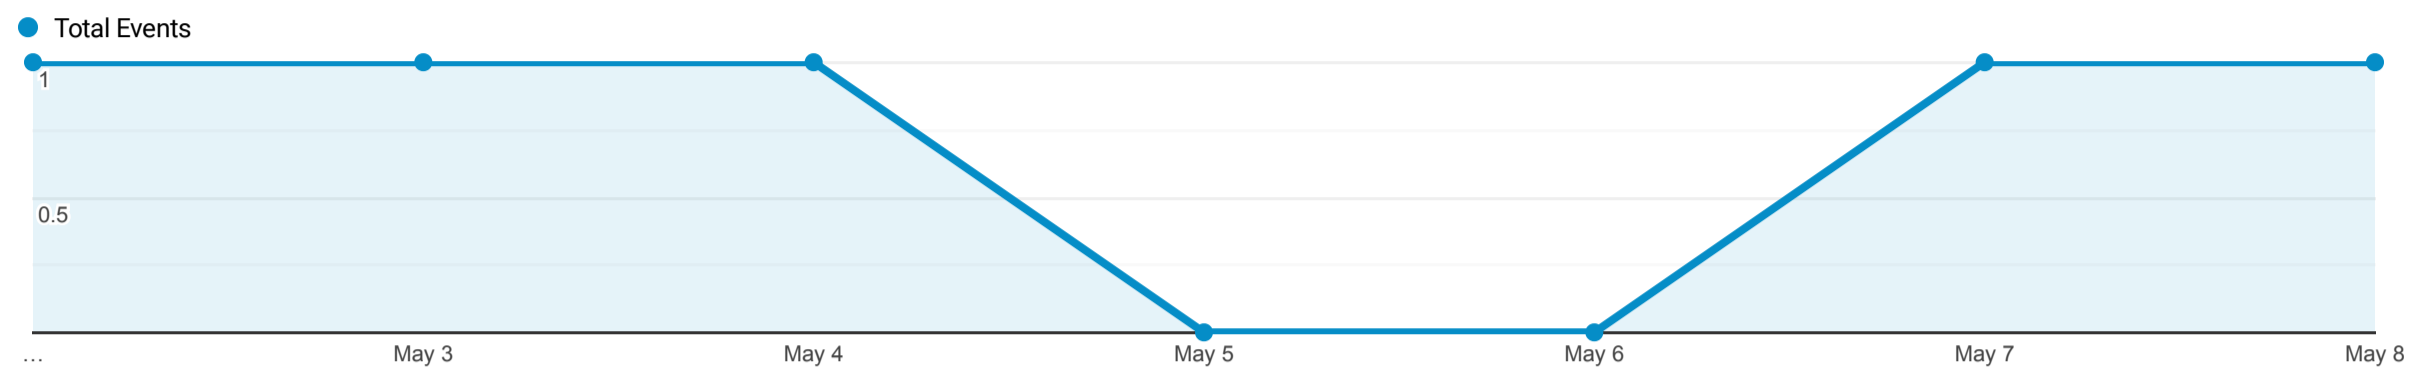

Top Events

ALL » EVENT CATEGORY: outbound-link

May 2, 2022 - May 8, 2022

All Users  
38.46% Unique Events

Explorer

Event

Event Action	Total Events ↓	Unique Events	Event Value	Avg. Value
	<b>5</b> % of Total: 35.71% (14)	<b>5</b> % of Total: 38.46% (13)	<b>0</b> % of Total: 0.00% (0)	<b>0.00</b> Avg for View: 0.00 (0.00%)
1. <a href="https://www.facebook.com/Scissett-Home-and-DIY-Store-103350598903399">https://www.facebook.com/Scissett-Home-and-DIY-Store-103350598903399</a>	<b>2</b> (40.00%)	<b>2</b> (40.00%)	<b>0</b> (0.00%)	<b>0.00</b>
2. <a href="https://bionicchef.co.uk/">https://bionicchef.co.uk/</a>	<b>1</b> (20.00%)	<b>1</b> (20.00%)	<b>0</b> (0.00%)	<b>0.00</b>
3. <a href="https://www.facebook.com/denbydalemensshed">https://www.facebook.com/denbydalemensshed</a>	<b>1</b> (20.00%)	<b>1</b> (20.00%)	<b>0</b> (0.00%)	<b>0.00</b>
4. <a href="https://www.fsb.org.uk/resources-page/firms-call-for-employment-allowance-rise-amid-anti-small-business-tax-hikes.html">https://www.fsb.org.uk/resources-page/firms-call-for-employment-allowance-rise-amid-anti-small-business-tax-hikes.html</a>	<b>1</b> (20.00%)	<b>1</b> (20.00%)	<b>0</b> (0.00%)	<b>0.00</b>