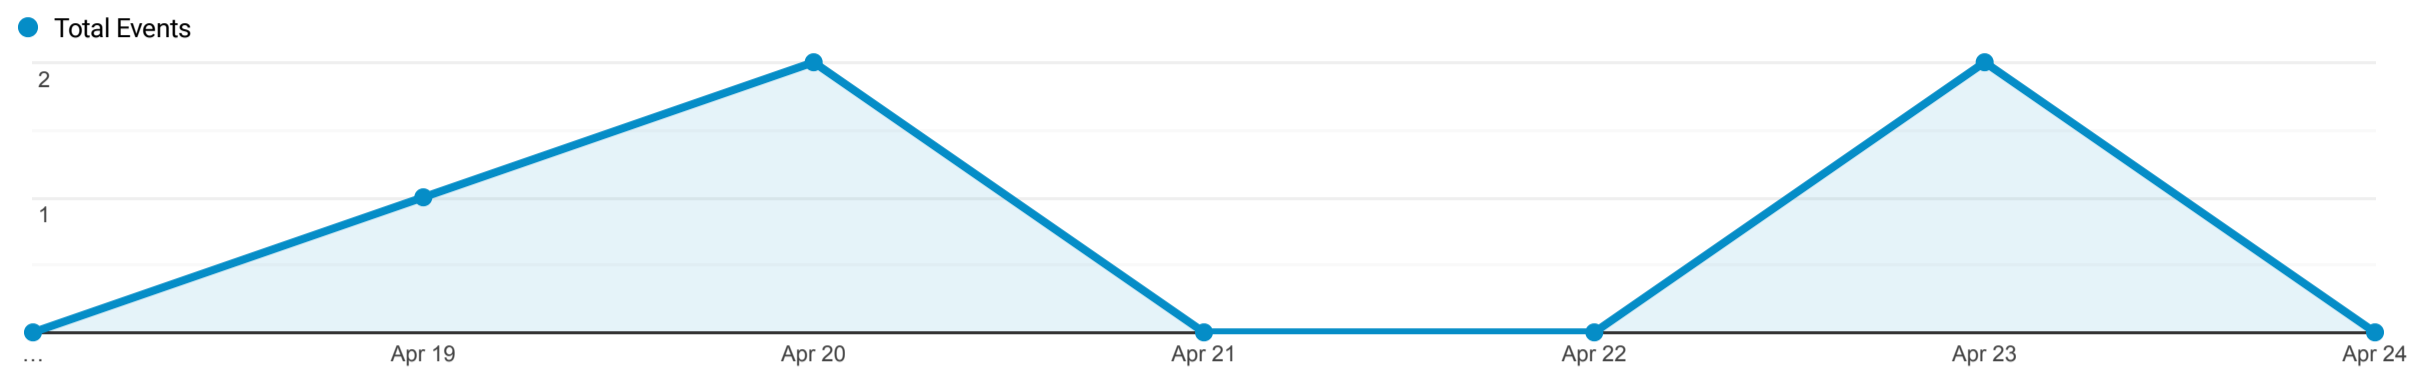

Top Events

ALL » EVENT CATEGORY: outbound-link

Apr 18, 2022 - Apr 24, 2022

All Users
20.00% Unique Events

Explorer

Event

Event Action	Total Events ↓	Unique Events	Event Value	Avg. Value
	5 % of Total: 21.74% (23)	4 % of Total: 20.00% (20)	0 % of Total: 0.00% (0)	0.00 Avg for View: 0.00 (0.00%)
1. https://www.denbyvillagehall.co.uk/?utm_source=HD8network&utm_medium=Directory_Listing	2 (40.00%)	1 (25.00%)	0 (0.00%)	0.00
2. http://theflowstudio.co.uk/?utm_source=HD8network&utm_medium=Directory_Listing	1 (20.00%)	1 (25.00%)	0 (0.00%)	0.00
3. https://maps.google.com/maps?ll=54.945117,-1.614358&z=14&t=m&hl=en-GB&gl=US&mapclient=apiv3&cid=6783763630207707123	1 (20.00%)	1 (25.00%)	0 (0.00%)	0.00
4. https://www.facebook.com/Scissett-Home-and-DIY-Store-103350598903399	1 (20.00%)	1 (25.00%)	0 (0.00%)	0.00