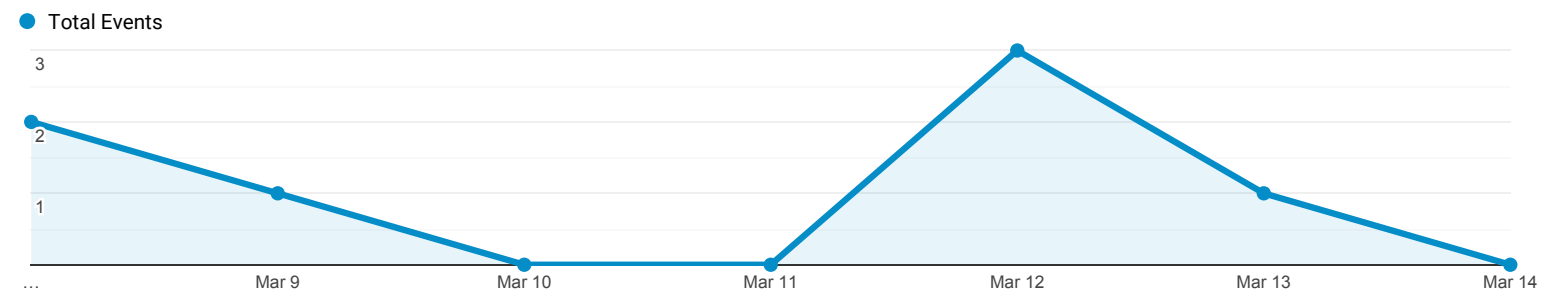

Top Events

ALL » EVENT CATEGORY: outbound-link

Mar 8, 2021 - Mar 14, 2021

All Users
42.86% Unique Events

Explorer

Event

Event Label	Total Events	Unique Events	Event Value	Avg. Value
	7 % of Total: 41.18% (17)	6 % of Total: 42.86% (14)	0 % of Total: 0.00% (0)	0.00 Avg for View: 0.00 (0.00%)
1. Sayers Solutions	3 (42.86%)	2 (33.33%)	0 (0.00%)	0.00
2. http://www.facebook.com/halfinchseam	1 (14.29%)	1 (16.67%)	0 (0.00%)	0.00
3. https://www.baxterandboo.co.uk	1 (14.29%)	1 (16.67%)	0 (0.00%)	0.00
4. https://www.eastwoodfinancial.co.uk	1 (14.29%)	1 (16.67%)	0 (0.00%)	0.00
5. https://www.kirkleescollege.ac.uk/free-adult-courses/	1 (14.29%)	1 (16.67%)	0 (0.00%)	0.00