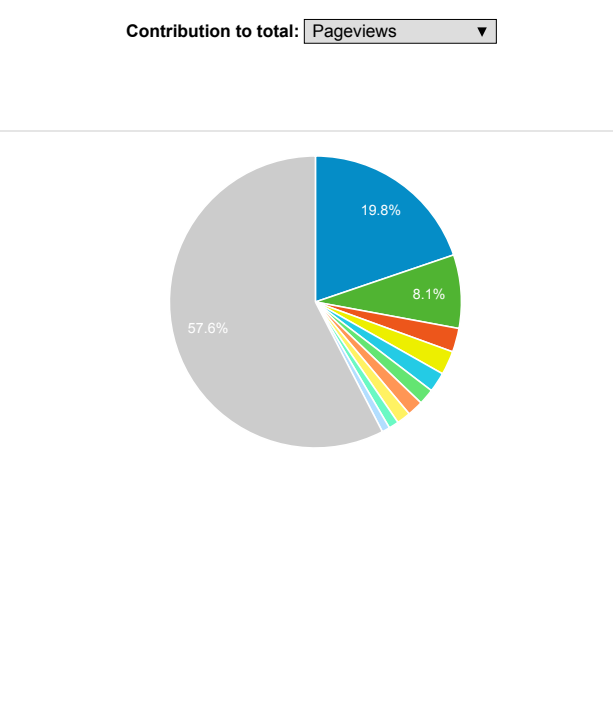

Pages

**All Users**  
100.00% Pageviews

Mar 8, 2021 - Mar 14, 2021

Explorer

Page	Pageviews	Pageviews
	455 % of Total: 100.00% (455)	455 % of Total: 100.00% (455)
1. <a href="#">/new-shop-in-skelmanthorpe-grow-refill-store/</a>	90	19.78%
2. <a href="#">/</a>	37	8.13%
3. <a href="#">/local-businesses/</a>	12	2.64%
4. <a href="#">/unsubscribe/</a>	12	2.64%
5. <a href="#">/free-adult-courses-kirklees-college/</a>	10	2.20%
6. <a href="#">/local-businesses/eastwood-financial-services-limited/</a>	8	1.76%
7. <a href="#">/virtual-high-street/</a>	8	1.76%
8. <a href="#">/join/</a>	7	1.54%
9. <a href="#">/Analytics/</a>	5	1.10%
10. <a href="#">/about-the-hd8-network/</a>	4	0.88%