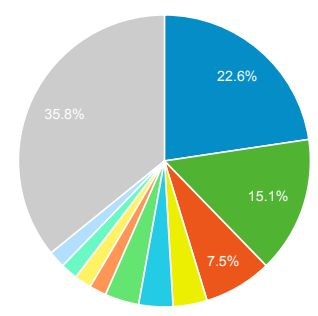

Pages

**All Users**  
100.00% Pageviews

Mar 8, 2021 - Mar 14, 2021

Explorer

This data was filtered with the following filter expression: `/local-business`

Page	Pageviews	Pageviews
	<b>53</b> % of Total: 11.65% (455)	<b>53</b> % of Total: 11.65% (455)
1. <a href="#">/local-businesses/</a>	<b>12</b>	22.64%
2. <a href="#">/local-businesses/eastwood-financial-services-limited/</a>	<b>8</b>	15.09%
3. <a href="#">/local-businesses/baxter-boo-gifts-and-interiors/</a>	<b>4</b>	7.55%
4. <a href="#">/404.html?page=/local-businesses/afc-emley/&amp;form=</a>	<b>2</b>	3.77%
5. <a href="#">/local-businesses/grandma-fredas-kitchen/</a>	<b>2</b>	3.77%
6. <a href="#">/local-businesses/truefleet-vehicle-leasing/</a>	<b>2</b>	3.77%
7. <a href="#">/local-businesses/auto-solutions/</a>	<b>1</b>	1.89%
8. <a href="#">/local-businesses/clayhouse-interiors-ltd/</a>	<b>1</b>	1.89%
9. <a href="#">/local-businesses/community-catalysts-cic/</a>	<b>1</b>	1.89%
10. <a href="#">/local-businesses/denbydale-walkers-are-welcome/</a>	<b>1</b>	1.89%

Contribution to total: **Pageviews**

Rows 1 - 10 of 29