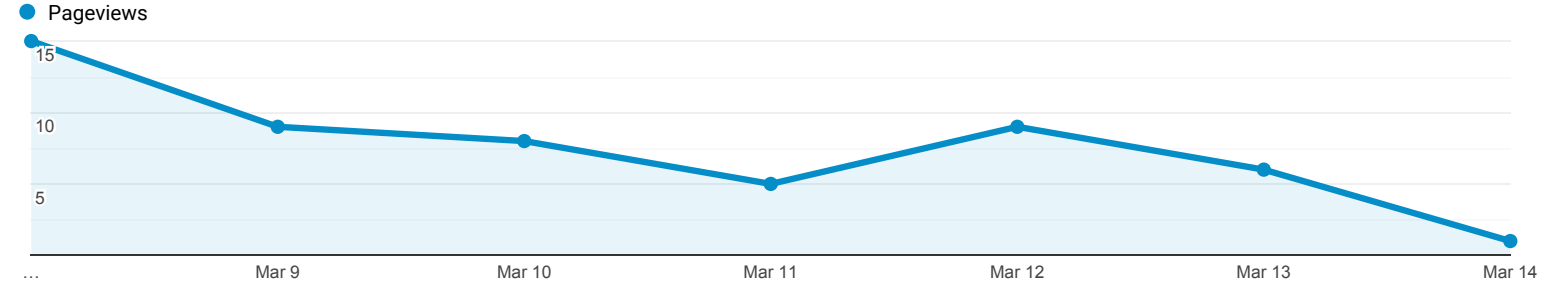

Pages

**All Users**  
100.00% Pageviews

Mar 8, 2021 - Mar 14, 2021

Explorer

This data was filtered with the following filter expression: `/local-business`

Page	Pageviews	Pageviews
	<b>53</b> % of Total: 11.65% (455)	<b>53</b> % of Total: 11.65% (455)
1. <a href="#">/local-businesses/</a>	<b>12</b>	22.64%
2. <a href="#">/local-businesses/eastwood-financial-services-limited/</a>	<b>8</b>	15.09%
3. <a href="#">/local-businesses/baxter-boo-gifts-and-interiors/</a>	<b>4</b>	7.55%
4. <a href="#">/404.html?page=/local-businesses/afc-emley/&amp;form=</a>	<b>2</b>	3.77%
5. <a href="#">/local-businesses/grandma-fredas-kitchen/</a>	<b>2</b>	3.77%
6. <a href="#">/local-businesses/truefleet-vehicle-leasing/</a>	<b>2</b>	3.77%
7. <a href="#">/local-businesses/auto-solutions/</a>	<b>1</b>	1.89%
8. <a href="#">/local-businesses/clayhouse-interiors-ltd/</a>	<b>1</b>	1.89%
9. <a href="#">/local-businesses/community-catalysts-cic/</a>	<b>1</b>	1.89%
10. <a href="#">/local-businesses/denbydale-walkers-are-welcome/</a>	<b>1</b>	1.89%

Contribution to total: **Pageviews**

Rows 1 - 10 of 29